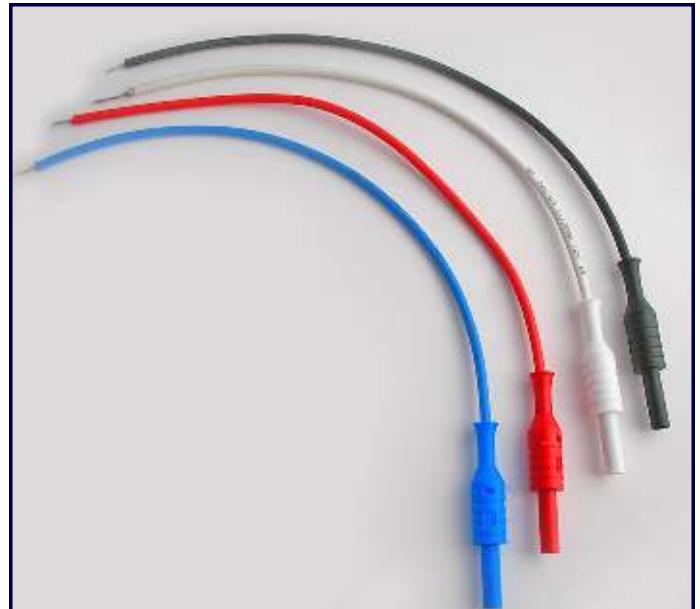

ELITEPRO VOLTAGE LEAD TERMINATION OPTIONS

rev 071313

THE FOLLOWING ARE VARIOUS VOLTAGE LEAD TERMINATION OPTIONS FOR THE ELITEPRO, ELITEPRO SP, AND ELITEPRO XC.

Croc Clips (standard on all ELITEpros, unless specified)

Fused Croc Clips

Shark Clips

Unterminated Voltage Leads (set of 4). Sold individually or as a set.