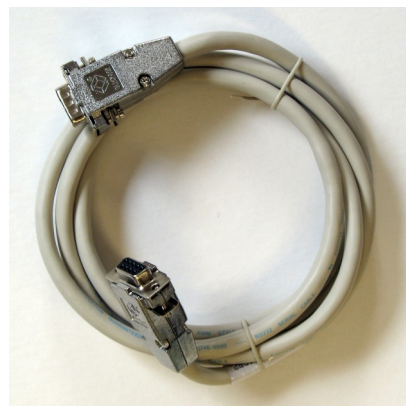

SOFTWARE AND COMMUNICATIONS ACCESSORIES FOR DENT PRO-SERIES INSTRUMENTS

Rev03052010

ED-COM-PAK-USB

INCLUDES ELITEPRO™/DATAPRO™ MANUAL, ELOG SOFTWARE, NULL MODEM SERIAL CONNECTOR AND USB SERIAL ADAPTER W/ 183CM (72") USB CABLE

ED-COM-PAK-D

ED-USB-ADPT

ED-USB-ADPT
INCLUDES 183 cm (72") USB CABLE AND NULL MODEM CONNECTOR

FREQUENTLY ORDERED COMPONENTS

ED-RS232-D
6 FT CABLE PICTURED. 15 FT CABLE ALSO AVAILABLE (#ED-RS232-D15)

ED-MAN
ELITEPRO™/DATAPRO™ MANUAL