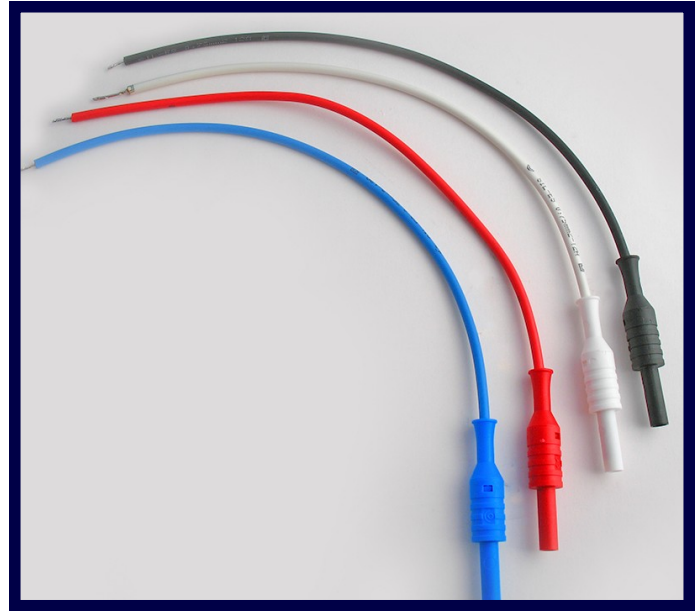

ELITEPRO VOLTAGE LEAD TERMINATION OPTIONS

rev 061010

THE FOLLOWING ARE VARIOUS VOLTAGE LEAD TERMINATION OPTIONS FOR THE ELITEPRO.

Croc Clips (standard on all ELITEpros, unless specified)

Fused Croc Clips

Shark Clips

Unterminated Voltage Leads (set of 4). Sold individually or as a set.